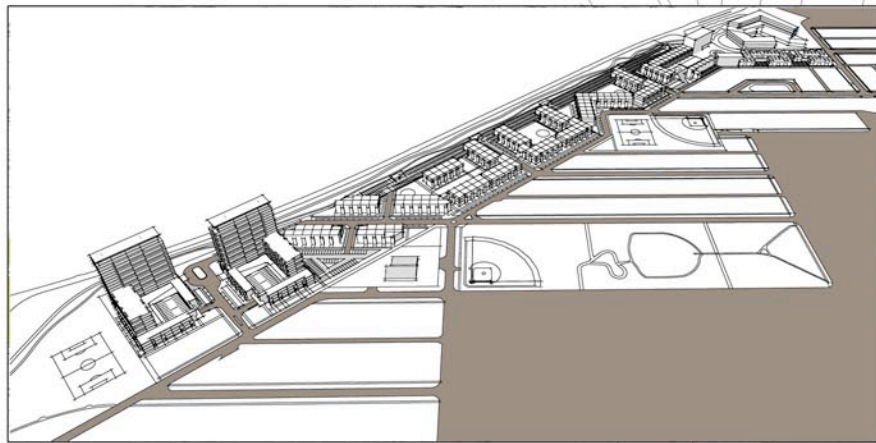

the Yards

at Fort Rouge

a T.O.D. Development

Site Development Master Plan

0m 100m METRES
0' 400' FEET

Aerial view from south east